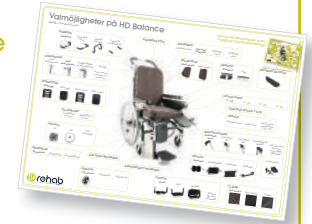

# Accessories for HD Balance

See also the folder "Adaptation for individuals" for more opportunities to customize the HD Balance!

## HEADRESTS

Headrest Basic    Headrest Side    Headrest Side Plus    Neckrest Side    Neckrest Side Plus

## SIDE SUPPORT FOR HEADREST

Standard    Adjustable